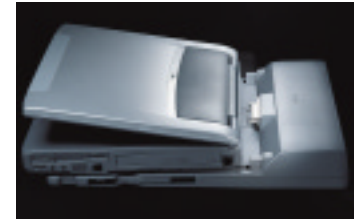

Measuring up in every way: choose from 13.3", 14.1" and 15.0" high-resolution TFT screens to suit every role or application.

From notebook to desktop: it's a snap with the optional and backwards compatible Port Replicator or Card Station IV.