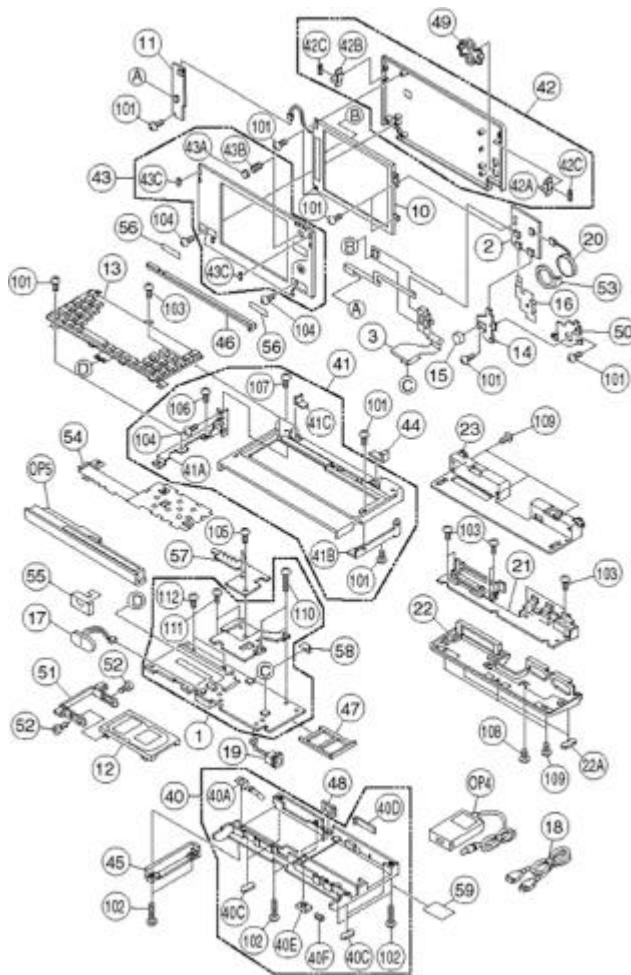

TOSHIBA

LIBRETTO 70CT - PA1260U -

Parts Information

N°	Toshiba PN	Description
1	P000245990	PCB FLHSY3
2	P000236840	PCB FLBMC3
3	P000236850	PCB FLBLC3
10	P000236950	COLOR LCD MODULE
11	P000236960	FL INVERTER
12	P000233710	HDD UNIT (1.6GB)
1-12	P000256520	HDD UNIT
13	P000246000	KEYBOARD UNIT
14	P000237000	POINTING DEVICE
15	P000246160	STICK CAP SET
16	P000237030	MEMBRANE SWITCH
OP5	PA2452UR	MAIN BATTERY
17	P000237040	NI-MH BATTERY
OP4	PA2500U	UNIVERSAL AC ADAPTER
18	P000182200	AC CORD SET
19	P000237050	DC JACK HARNESS
20	P000237060	SPEAKER
21	P000237070	PCB FLBIO2
22	P000237080	BASE ASSEMBLY, I/O
22A	P000237100	BOTTOM CUSHION
23	P000237090	COVER ASSEMBLY, I/O
40	P000246020	BASE ASSEMBLY
40-A	P000256530	BASE ASSEMBLY
40A	P000246060	EARTH PLATE, LEFT
40C	P000237150	BOTTOM CUSHION
40D	P000237160	PCMCIA EJECT
40E	P000237170	BATTERY LOCK
40F	P000237180	BATTERY SPRING