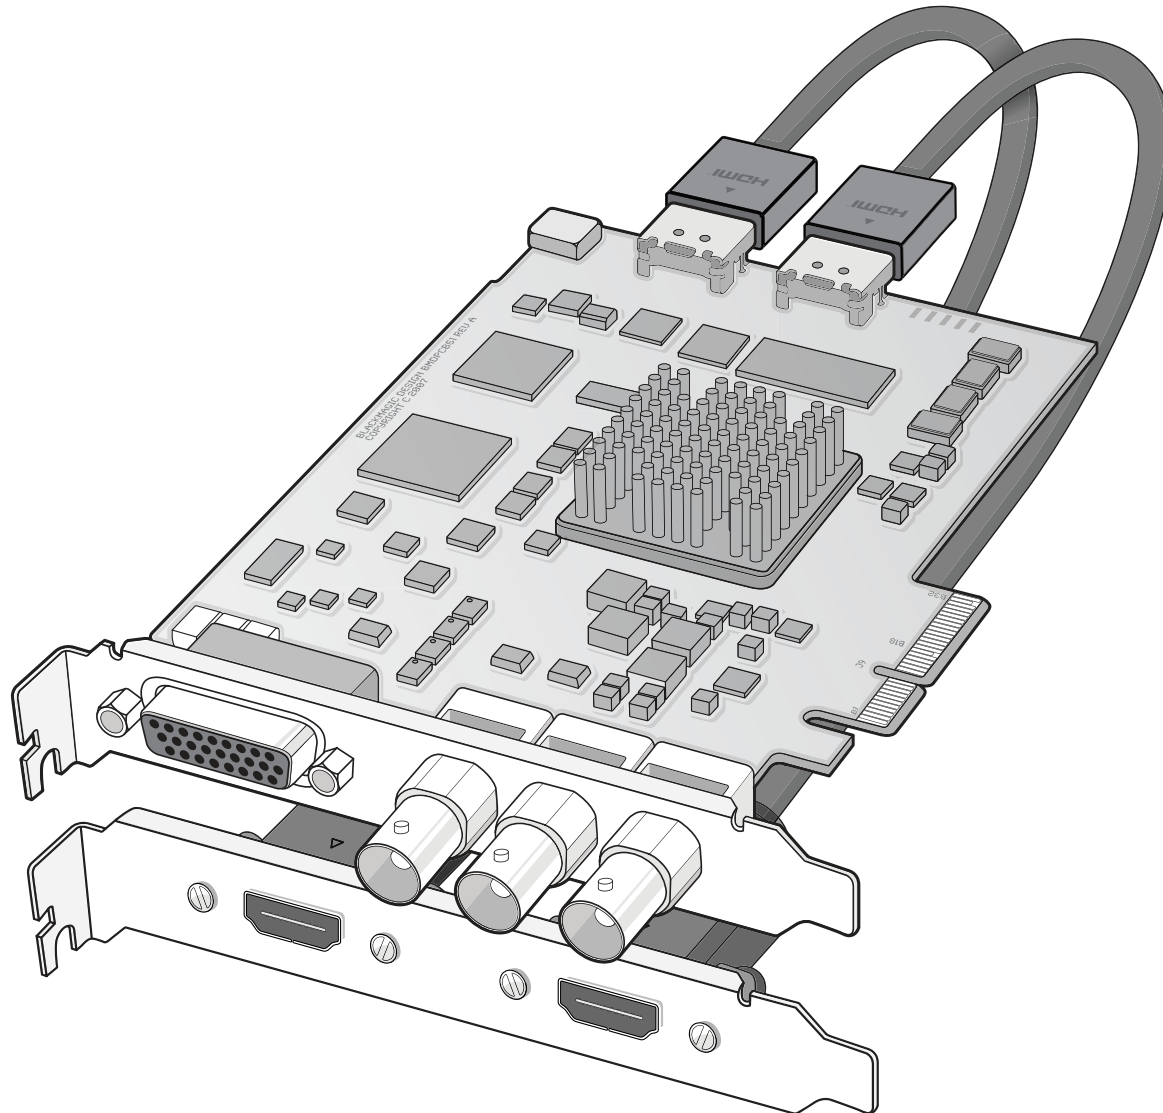

Connection Diagrams

DeckLink Series

Mac OS X™

Windows™

April 2011

DeckLink SDI

DeckLink Duo

DeckLink Optical Fiber

DeckLink Studio 2

- 2. RS-422 Deck Control
- 3. R-Y Out
- 4. Y Out
- 5. B-Y Out
- 6. Ref In
- 7. R-Y In
- 8. Y In
- 9. B-Y In
- 10. AES / EBU Out CH1&2
- 11. AES / EBU In CH1&2
- 12. Analog Audio Out 1
- 13. Analog Audio Out 2
- 14. Analog Audio In 1
- 15. Analog Audio In 2
- 16. Analog Audio In 3
- 17. Analog Audio In 4
- 18. Analog Audio Out 3 or AES/EBU CH3&4 Out
- 19. Analog Audio Out 4 or AES/EBU CH5&6 Out
- 20. Composite In
- 21. Composite Out
- 22. S-Video In
- 23. S-Video Out
- 24. Standard Definition SDI Out

DeckLink Quad

DeckLink HD Extreme 3D+

- 2. Deck Control
- 3. R-Y In
- 4. Y In
- 5. B-Y In
- 6. Ref In
- 7. R-Y Out
- 8. Y Out
- 9. B-Y Out
- 10. AES/EBU Out
- 11. AES/EBU In
- 12. Audio Out Left
- 13. Audio Out Right
- 14. Audio In Left
- 15. Audio In Right

DeckLink 4K

- 2. Deck Control
- 3. Ref In
- 4. AES/EBU Out
- 5. Analog Audio Out Left
- 6. Analog Audio Out Right