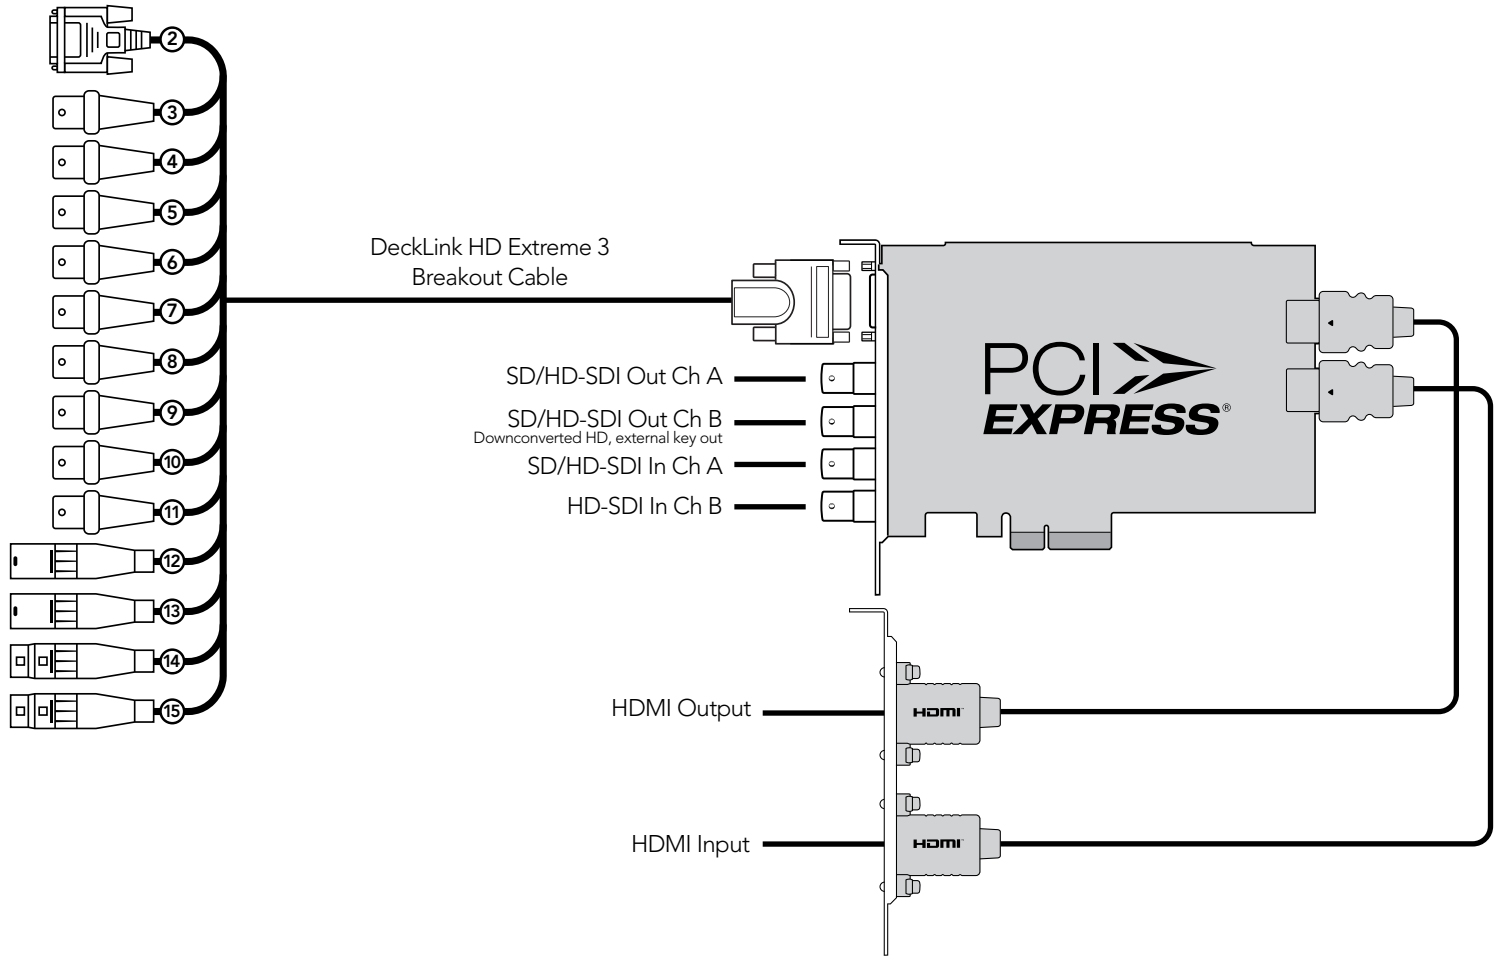

DeckLink Studio 2

- 2. RS-422 Deck Control
- 3. R-Y Out
- 4. Y Out
- 5. B-Y Out
- 6. Ref In
- 7. R-Y In
- 8. Y In
- 9. B-Y In
- 10. AES / EBU Out CH1&2
- 11. AES / EBU In CH1&2
- 12. Analog Audio Out 1
- 13. Analog Audio Out 2
- 14. Analog Audio In 1
- 15. Analog Audio In 2
- 16. Analog Audio In 3
- 17. Analog Audio In 4
- 18. Analog Audio Out 3 or AES/EBU CH3&4 Out
- 19. Analog Audio Out 4 or AES/EBU CH5&6 Out
- 20. Composite In
- 21. Composite Out
- 22. S-Video In
- 23. S-Video Out
- 24. Standard Definition SDI Out

DeckLink Quad

DeckLink HD Extreme 3D+

- 2. Deck Control
- 3. R-Y In
- 4. Y In
- 5. B-Y In
- 6. Ref In
- 7. R-Y Out
- 8. Y Out
- 9. B-Y Out
- 10. AES/EBU Out
- 11. AES/EBU In
- 12. Audio Out Left
- 13. Audio Out Right
- 14. Audio In Left
- 15. Audio In Right

DeckLink 4K

- 2. Deck Control
- 3. Ref In
- 4. AES/EBU Out
- 5. Analog Audio Out Left
- 6. Analog Audio Out Right