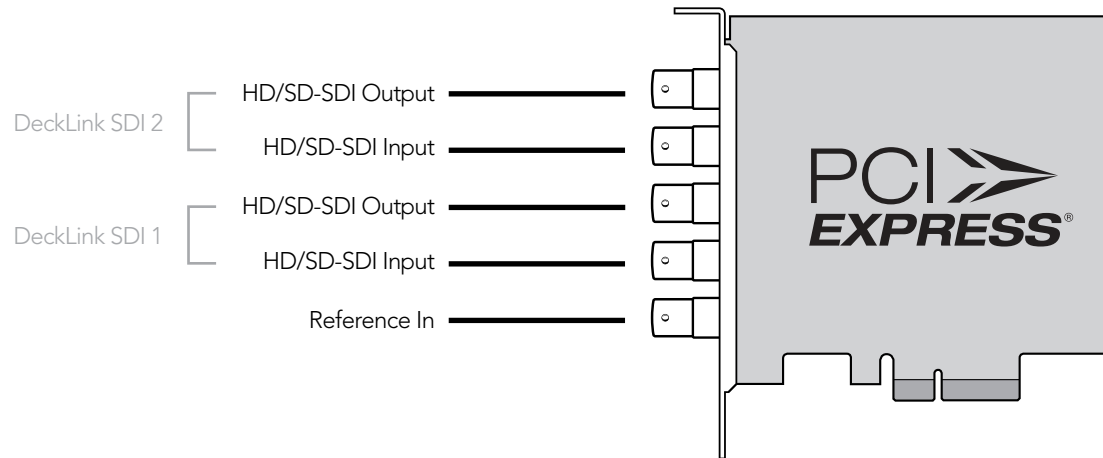

Connection Diagrams

DeckLink Series

Mac OS X™

Windows™

April 2011

DeckLink SDI

DeckLink Duo

DeckLink Optical Fiber

DeckLink Studio 2

- 2. RS-422 Deck Control
- 3. R-Y Out
- 4. Y Out
- 5. B-Y Out
- 6. Ref In
- 7. R-Y In
- 8. Y In
- 9. B-Y In
- 10. AES / EBU Out CH1&2
- 11. AES / EBU In CH1&2
- 12. Analog Audio Out 1
- 13. Analog Audio Out 2
- 14. Analog Audio In 1
- 15. Analog Audio In 2
- 16. Analog Audio In 3
- 17. Analog Audio In 4
- 18. Analog Audio Out 3 or AES/EBU CH3&4 Out
- 19. Analog Audio Out 4 or AES/EBU CH5&6 Out
- 20. Composite In
- 21. Composite Out
- 22. S-Video In
- 23. S-Video Out
- 24. Standard Definition SDI Out

DeckLink Quad

DeckLink HD Extreme 3D+

- 2. Deck Control
- 3. R-Y In
- 4. Y In
- 5. B-Y In
- 6. Ref In
- 7. R-Y Out
- 8. Y Out
- 9. B-Y Out
- 10. AES/EBU Out
- 11. AES/EBU In
- 12. Audio Out Left
- 13. Audio Out Right
- 14. Audio In Left
- 15. Audio In Right