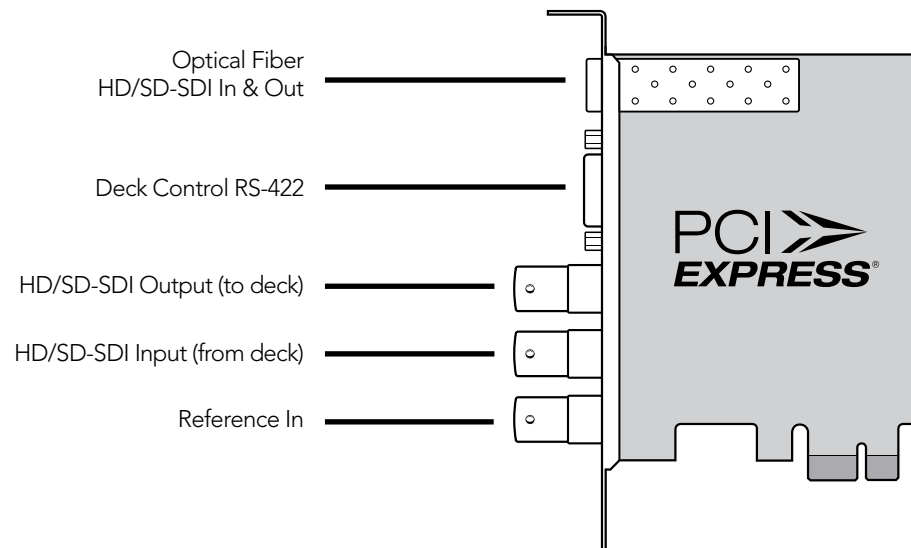

Connection Diagrams

DeckLink Series

Mac OS X™

Windows™

April 2011

DeckLink SDI

DeckLink Duo

DeckLink Optical Fiber

DeckLink Studio 2

- 2. RS-422 Deck Control
- 3. R-Y Out
- 4. Y Out
- 5. B-Y Out
- 6. Ref In
- 7. R-Y In
- 8. Y In
- 9. B-Y In
- 10. AES / EBU Out CH1&2
- 11. AES / EBU In CH1&2
- 12. Analog Audio Out 1
- 13. Analog Audio Out 2
- 14. Analog Audio In 1
- 15. Analog Audio In 2
- 16. Analog Audio In 3
- 17. Analog Audio In 4
- 18. Analog Audio Out 3 or AES/EBU CH3&4 Out
- 19. Analog Audio Out 4 or AES/EBU CH5&6 Out
- 20. Composite In
- 21. Composite Out
- 22. S-Video In
- 23. S-Video Out
- 24. Standard Definition SDI Out

DeckLink Quad

DeckLink HD Extreme 3D+

- 2. Deck Control
- 3. R-Y In
- 4. Y In
- 5. B-Y In
- 6. Ref In
- 7. R-Y Out
- 8. Y Out
- 9. B-Y Out
- 10. AES/EBU Out
- 11. AES/EBU In
- 12. Audio Out Left
- 13. Audio Out Right
- 14. Audio In Left
- 15. Audio In Right