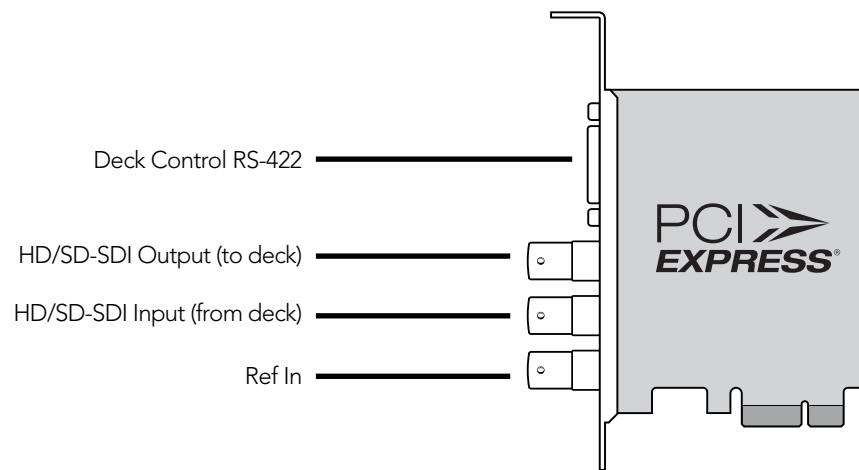

Connection Diagrams

DeckLink Series

Mac OS X™

Windows™

April 2011

DeckLink SDI

DeckLink Duo

DeckLink Optical Fiber

DeckLink Studio 2

- 2. RS-422 Deck Control
- 3. R-Y Out
- 4. Y Out
- 5. B-Y Out
- 6. Ref In
- 7. R-Y In
- 8. Y In
- 9. B-Y In
- 10. AES / EBU Out CH1&2
- 11. AES / EBU In CH1&2
- 12. Analog Audio Out 1
- 13. Analog Audio Out 2
- 14. Analog Audio In 1
- 15. Analog Audio In 2
- 16. Analog Audio In 3
- 17. Analog Audio In 4
- 18. Analog Audio Out 3 or AES/EBU CH3&4 Out
- 19. Analog Audio Out 4 or AES/EBU CH5&6 Out
- 20. Composite In
- 21. Composite Out
- 22. S-Video In
- 23. S-Video Out
- 24. Standard Definition SDI Out

DeckLink Quad

DeckLink HD Extreme 3D+

- 2. Deck Control
- 3. R-Y In
- 4. Y In
- 5. B-Y In
- 6. Ref In
- 7. R-Y Out
- 8. Y Out
- 9. B-Y Out
- 10. AES/EBU Out
- 11. AES/EBU In
- 12. Audio Out Left
- 13. Audio Out Right
- 14. Audio In Left
- 15. Audio In Right