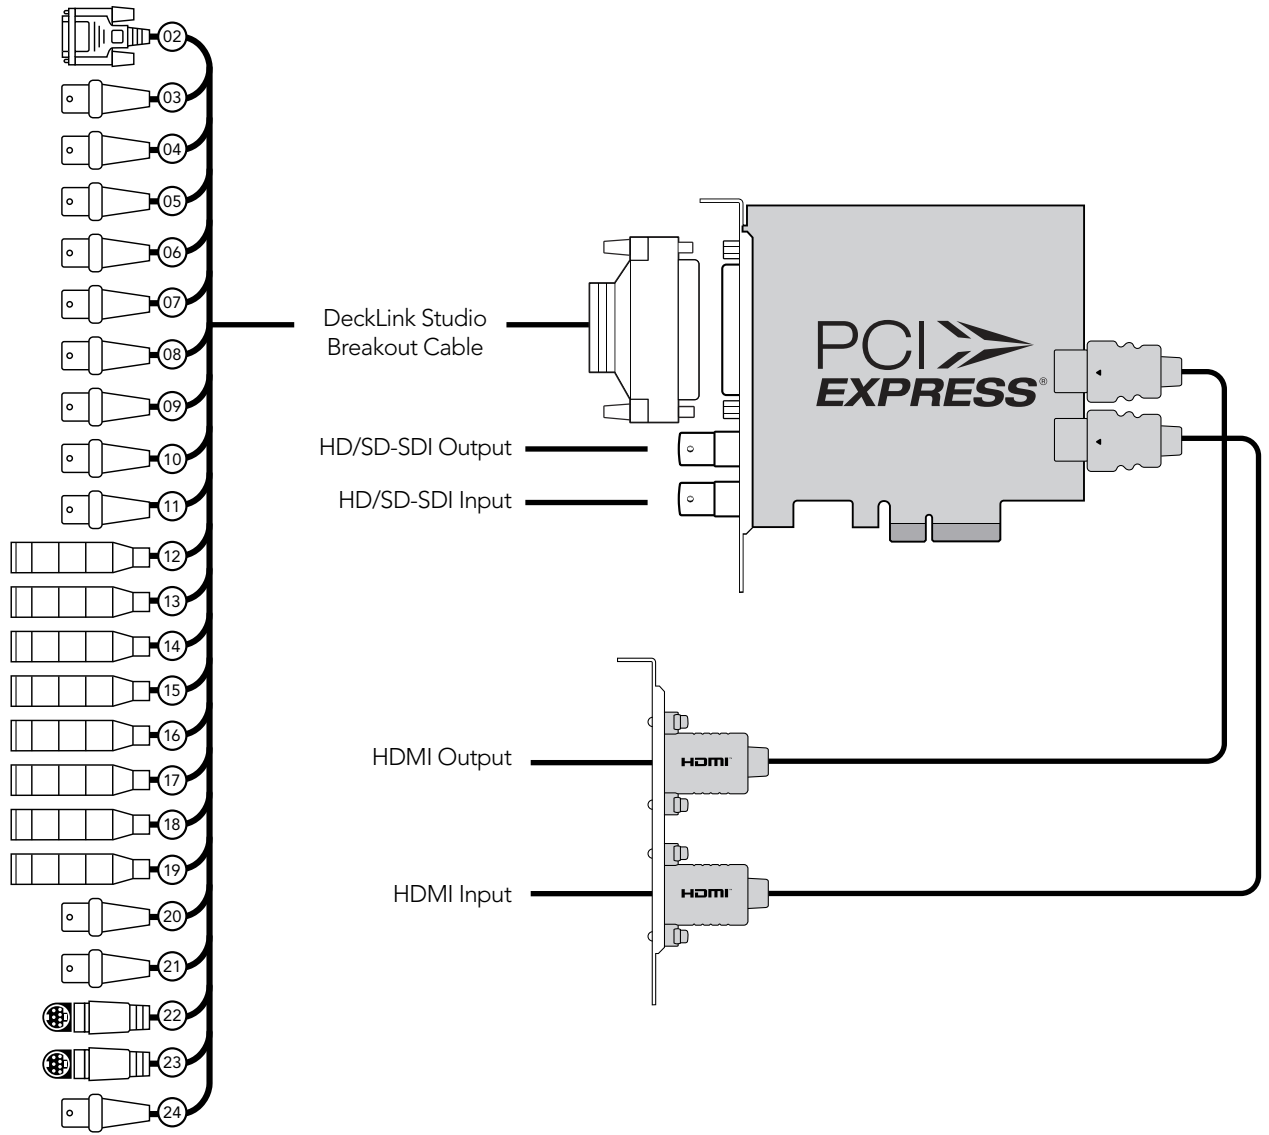

DeckLink Studio 2

- 2. RS-422 Deck Control
- 3. R-Y Out
- 4. Y Out
- 5. B-Y Out
- 6. Ref In
- 7. R-Y In
- 8. Y In
- 9. B-Y In
- 10. AES / EBU Out CH1&2
- 11. AES / EBU In CH1&2
- 12. Analog Audio Out 1
- 13. Analog Audio Out 2
- 14. Analog Audio In 1
- 15. Analog Audio In 2
- 16. Analog Audio In 3
- 17. Analog Audio In 4
- 18. Analog Audio Out 3 or AES/EBU CH3&4 Out
- 19. Analog Audio Out 4 or AES/EBU CH5&6 Out
- 20. Composite In
- 21. Composite Out
- 22. S-Video In
- 23. S-Video Out
- 24. Standard Definition SDI Out

DeckLink Quad

DeckLink HD Extreme 3D+

- 2. Deck Control
- 3. R-Y In
- 4. Y In
- 5. B-Y In
- 6. Ref In
- 7. R-Y Out
- 8. Y Out
- 9. B-Y Out
- 10. AES/EBU Out
- 11. AES/EBU In
- 12. Audio Out Left
- 13. Audio Out Right
- 14. Audio In Left
- 15. Audio In Right

DeckLink 4K

- 2. Deck Control
- 3. Ref In
- 4. AES/EBU Out
- 5. Analog Audio Out Left
- 6. Analog Audio Out Right