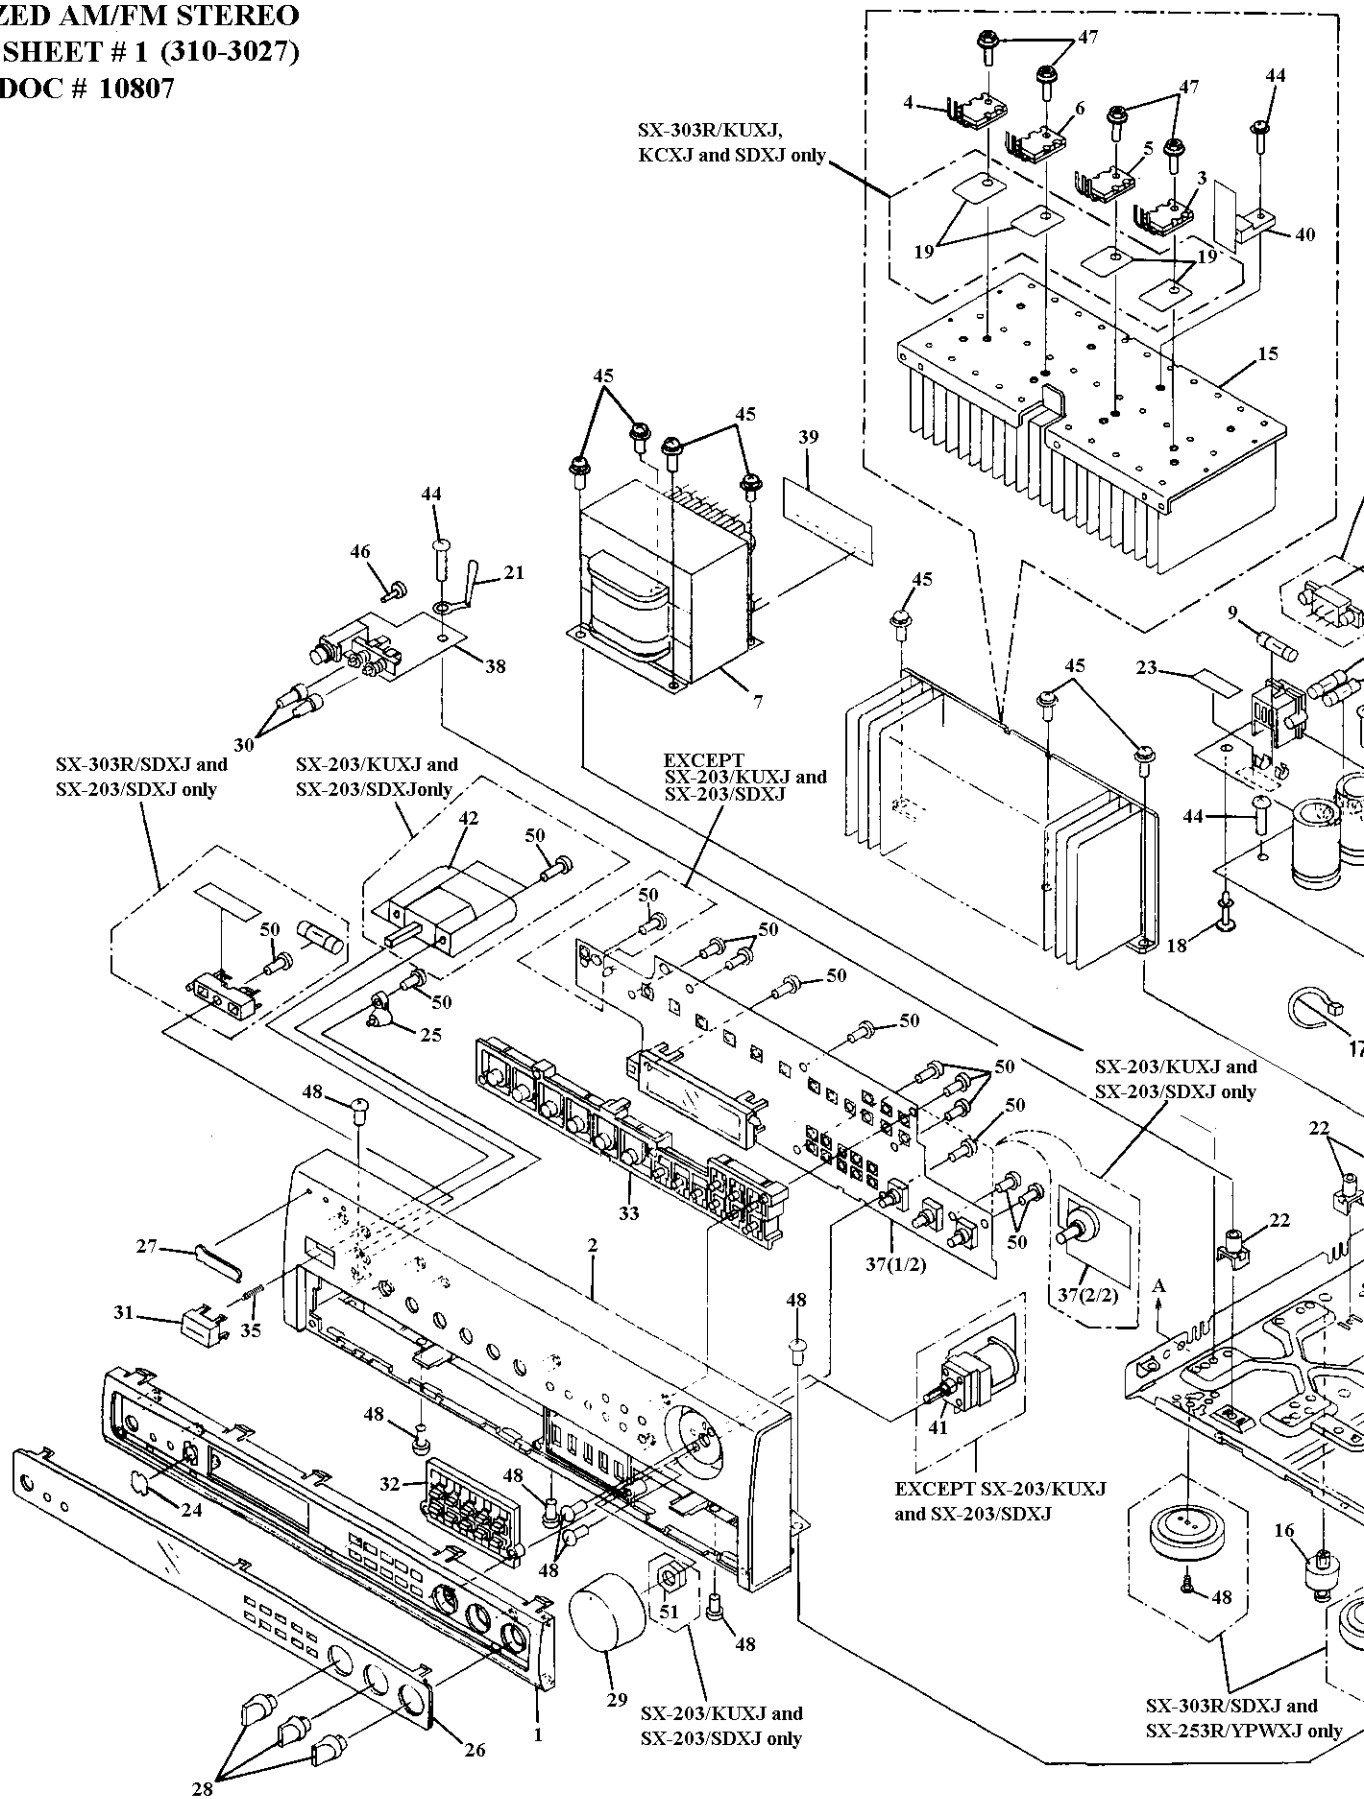

**MODEL STA-3180 DIGITAL
SYNTHESIZED AM/FM STEREO
RECEIVER SHEET # 1 (310-3027)
FAXBACK DOC # 10807**

**MODEL STA-3180 DIGITAL
SYNTHESIZED AM/FM
STEREO RECEIVER
SHEET # 2 (310-3027)
FAXBACK DOC # 10807**