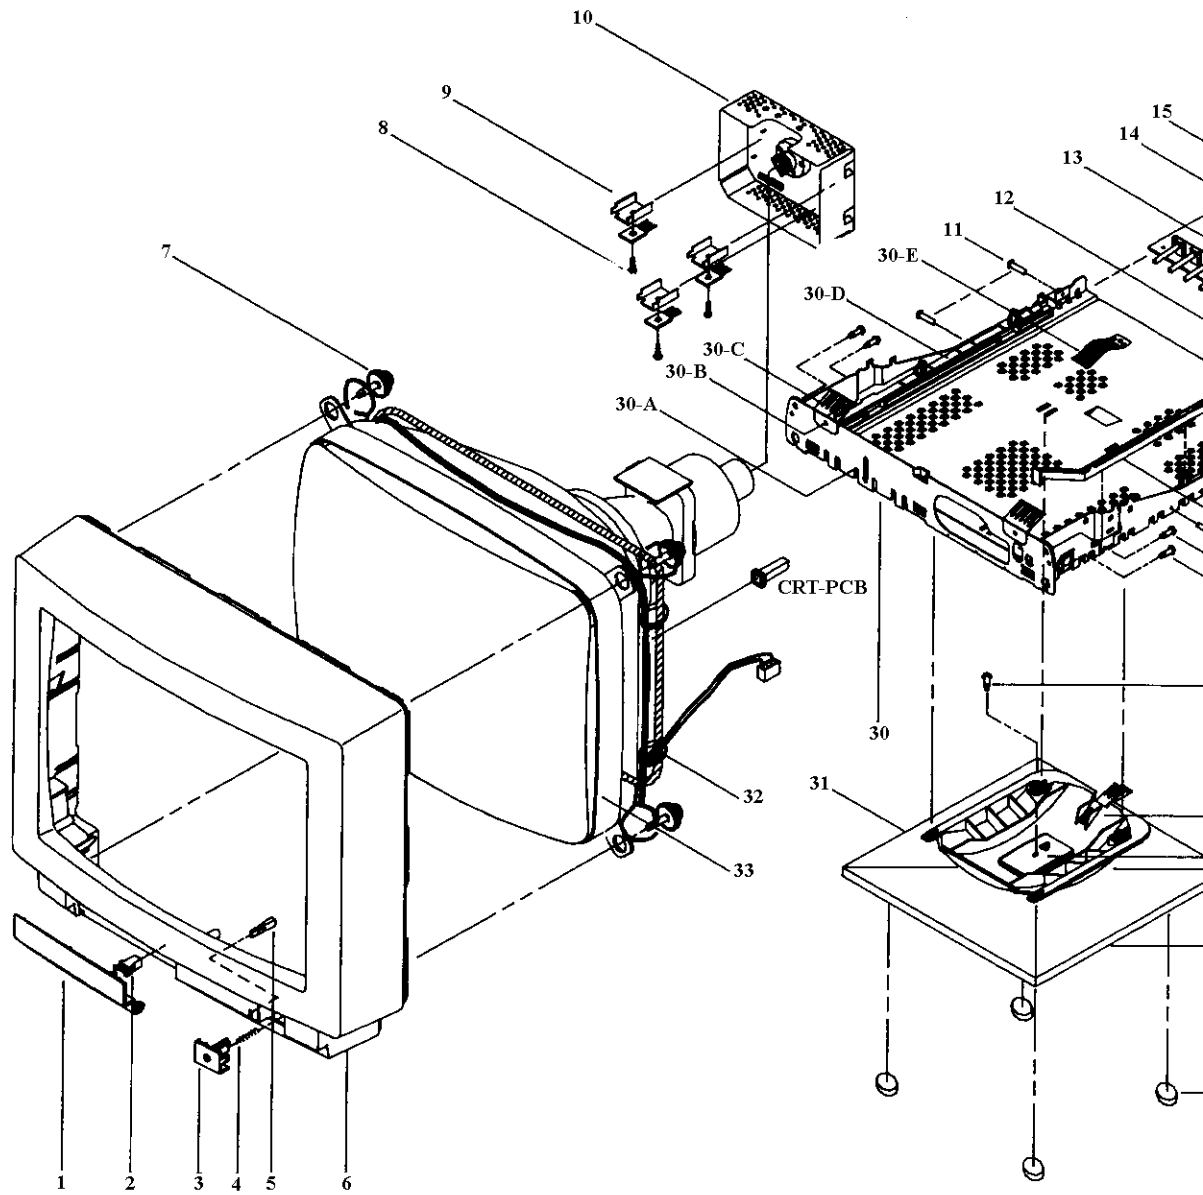

VGM-450 VGA COLOR  
MONITOR SHEET # 1 (250-4049A)  
FAXBACK DOC # 10802

VGM-450 VGM COLOR  
MONITOR SHEET # 2 (250-4049A)  
FAXBACK DOC # 10802