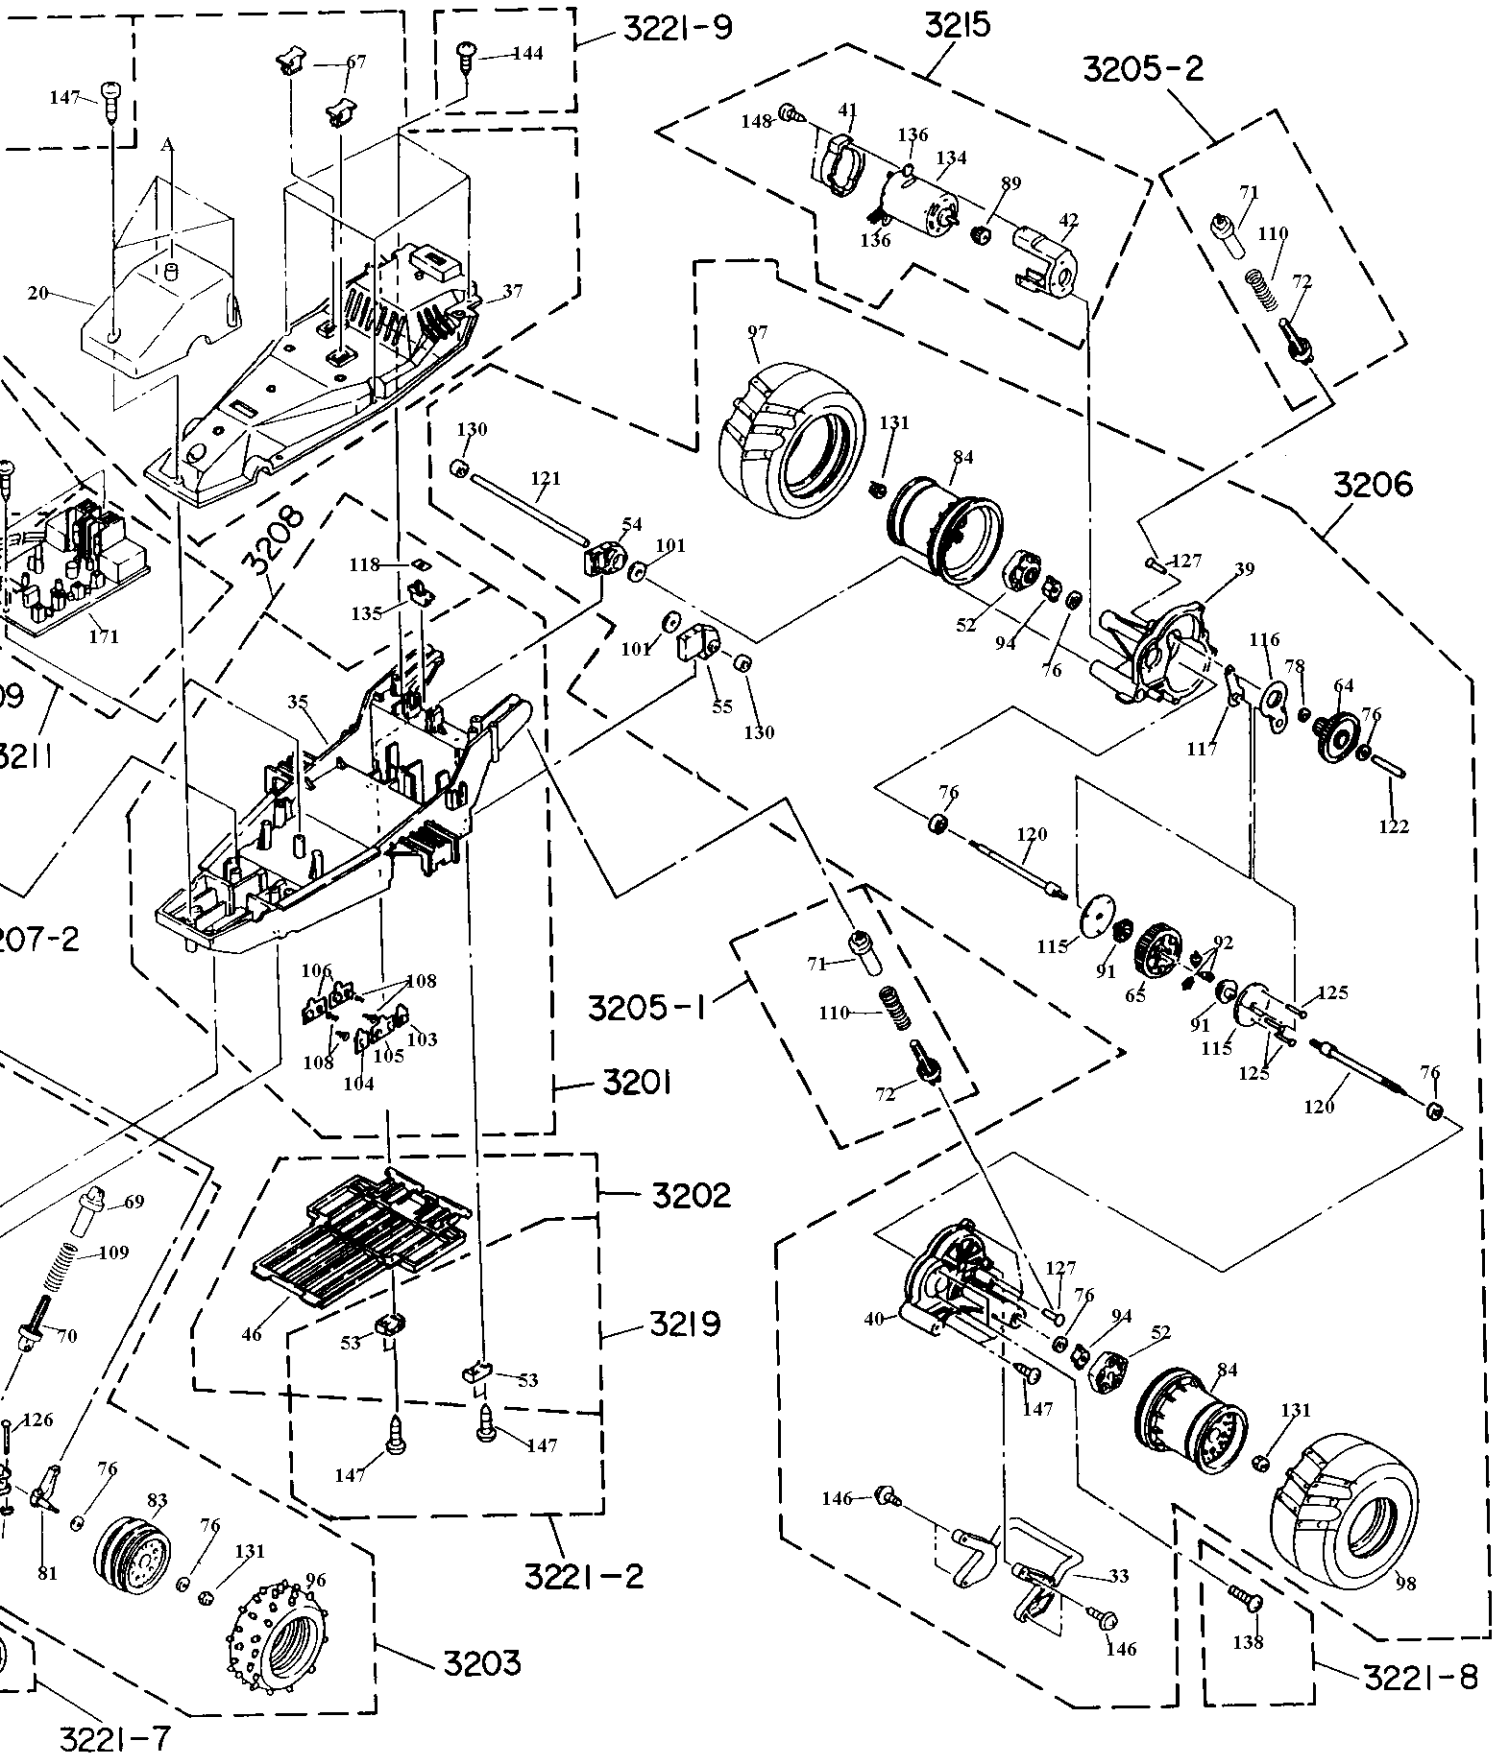

**RADIO CONTROLLED TSAURO-X
RECEIVER SHEET # 2 (60-4117)
FAXBACK # 10153**

**CONTINUED ON
SHEET #1**