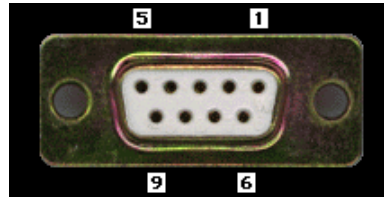

olivetti

www.olivetti-m24.vze.com

Olivetti M24 Keyboard Pinout

DE-9 Female

PIN	Functions	Details
1	DATA	Data
2	CLOCK	Clock
3	GND	Ground
4	GND	Ground
5	+12V	+12 VDC
6	N/C	Not Connected
7	N/C	Not Connected
8	N/C	Not Connected
9	N/C	Not Connected